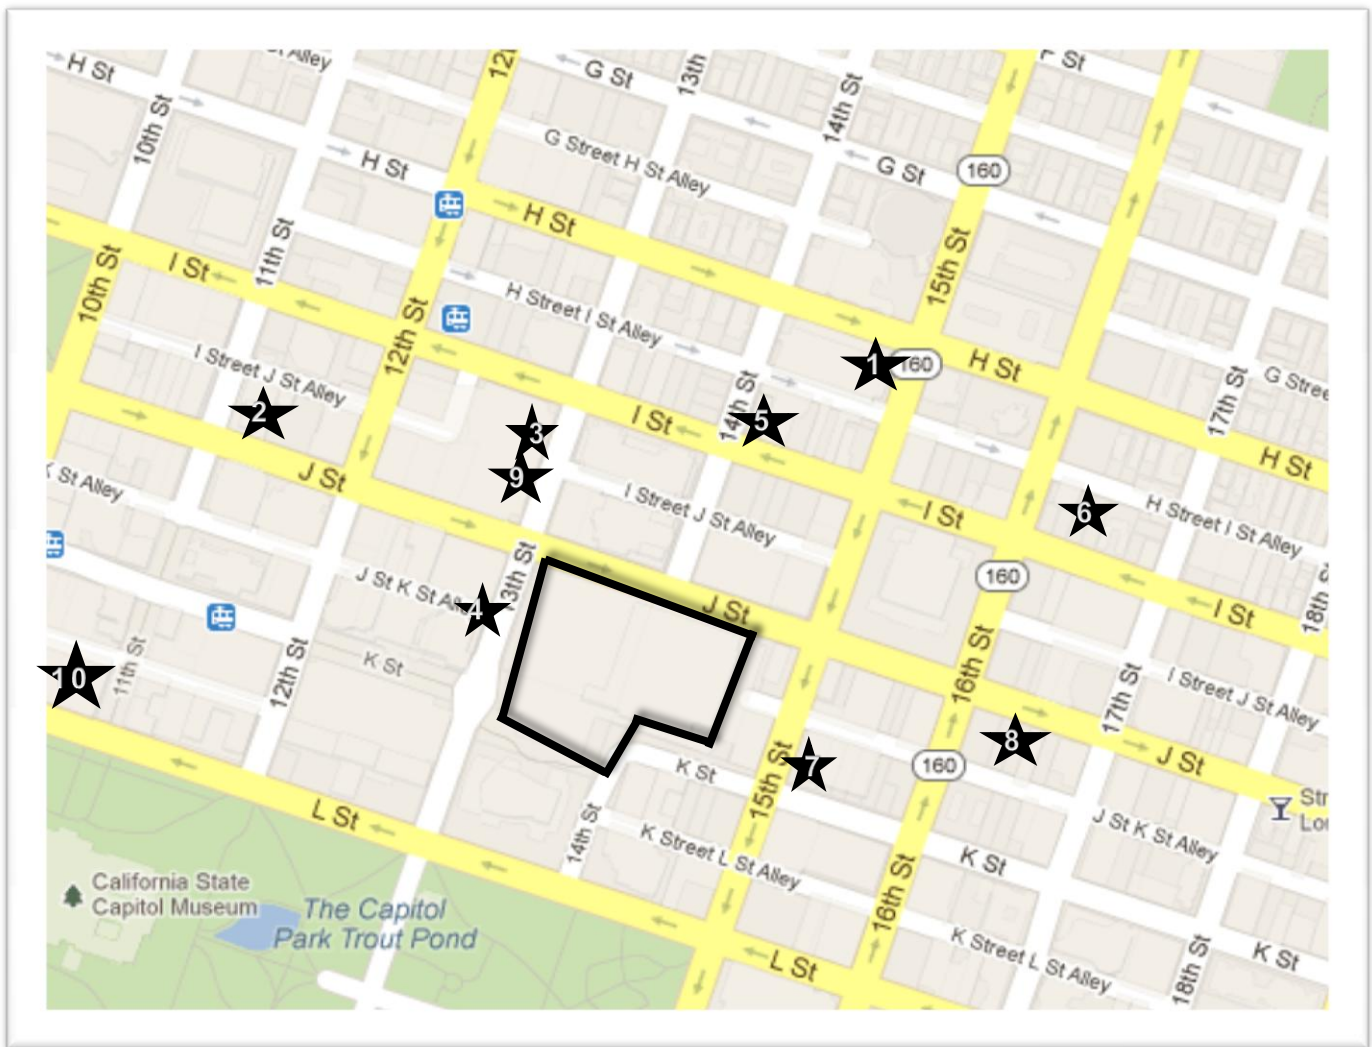

Parking Lots near Sacramento Convention Center (1400 J Street)

Lot Name	Address	Phone (916)	Type of Lot	Space (Sq.Ft)	Fee (Weekday Bus. Hrs)*	Max Fee*
Private Parking Lots						
1 Memorial Garage	15th & H	808-5110	10 Flr Tower	1,060	\$1.50 per 1/2 hr	\$14.00
2 Priority Parking	1117 J St	492-0100	Lot	75	\$4.00/hr	\$14.00
3 Sheraton Garage	900 13th	441-5213	5 Flr Tower	800	\$1.50 per 1/2 hr	\$15.00
4 Esquire Plaza Lot	13th St. btn J & K	492-9074	6 Floor Tower			\$15.00
5 Priority Parking	1414 I St	492-0100	Lot	100	<i>Call for rates</i>	
6 Priority Parking	1601 I St	492-0100	Lot	50		\$8.00
7 Residence Inn Marriott	1500 K St		7 Floor Tower	520	\$3.00/hr	\$13 max
8 Priority Parking	1600 J St	492-0100	Lot		<i>Call for rates</i>	
9 Esquire Plaza Lot	1215 K St	441-5213			\$3.50/hr	\$15.00
City Parking Lots						
10 Capitol Garage	10th and L				\$3.00/hr	\$18.00