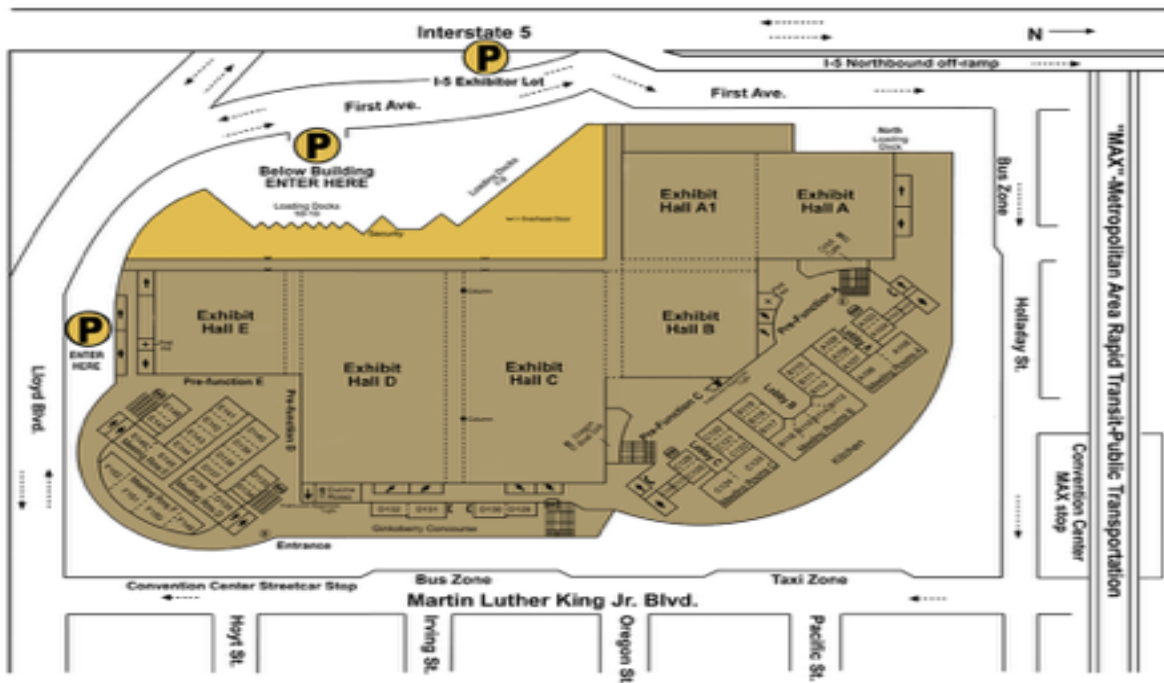

2017 NCECA Resource Hall is located in Exhibit Halls A1 and A.

Our facility features 18 loading bays, all with load levelers, and 20-foot-high by 18-foot-wide door capacities. There is 8,000 square feet of indoor dock space with access to exhibit halls through three drive-in ramps and three roll-up doors. Door sizes vary from 20-22 feet tall to 18-20 feet wide.

Directions to loading docks - Our loading docks are located on NE First Avenue, which runs parallel to Northeast Martin Luther King, Jr. Boulevard. Driving south on Northeast Martin Luther King, Jr. Boulevard, turn right onto NE Lloyd Boulevard and continue for 0.1 miles. Then take the first right onto NE First Avenue. **After unloading, relocate your vehicle to the OCC garage or parking lot so that others can unload too.**

Freight elevators