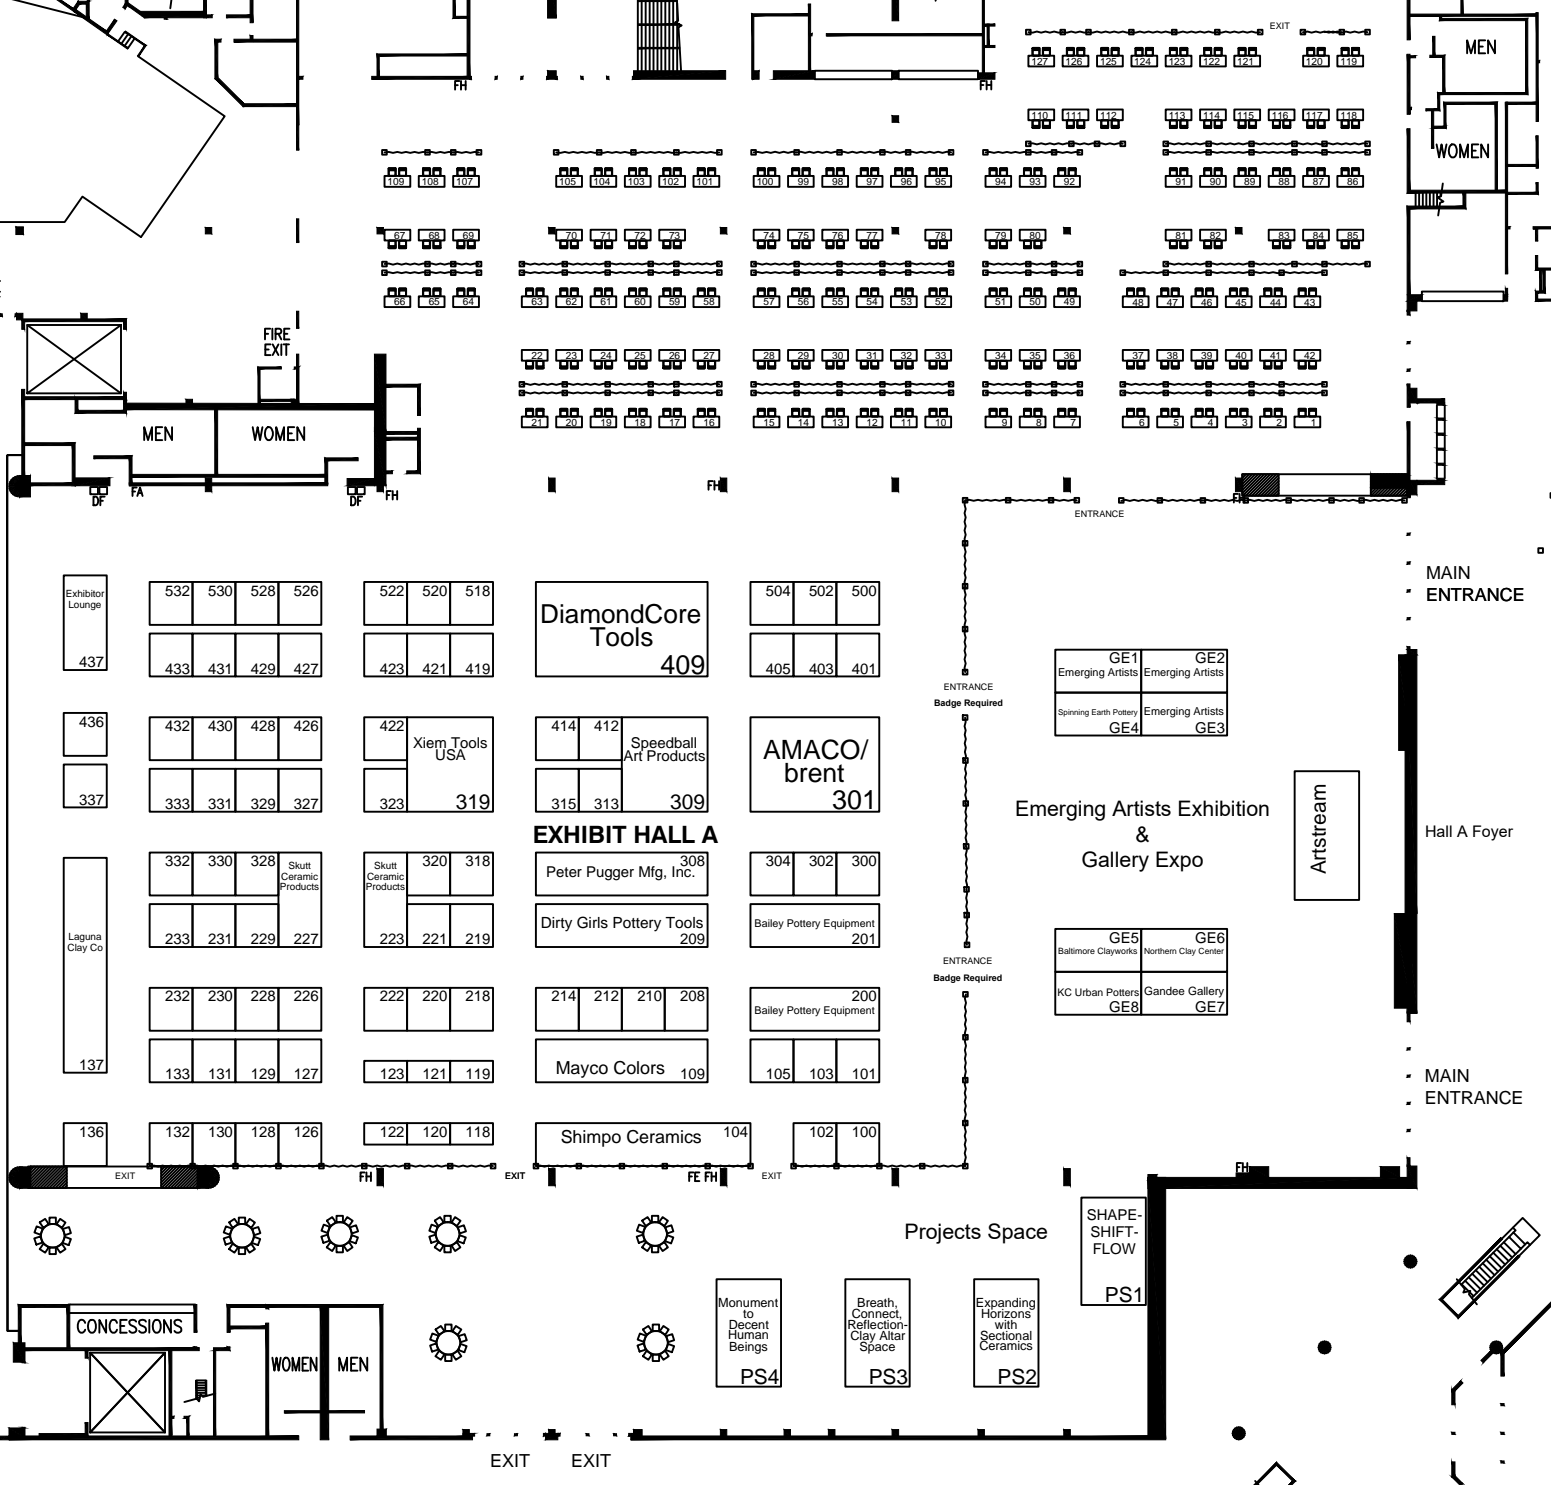

MEN
WOMEN

FIRE EXIT

MEN
WOMEN

MAIN ENTRANCE

ENTRANCE

ENTRANCE
Badge Required

ENTRANCE
Badge Required

Hall A Foyer

MAIN ENTRANCE

Exhibitor Lounge
437
532 530 528 526
433 431 429 427
522 520 518
423 421 419

436
432 430 428 426
337
333 331 329 327
422 Xiem Tools USA
323 319

Laguna Clay Co
137
332 330 328 Skutt Ceramic Products
233 231 229 227
320 318
223 221 219

232 230 228 226
222 220 218
133 131 129 127
223 221 219

136 132 130 128 126
122 120 118
504 502 500
405 403 401

DiamondCore Tools
409
504 502 500
405 403 401

414 412 Speedball Art Products
315 313 309
AMACO/brent
301
504 502 500
405 403 401

EXHIBIT HALL A
Peter Puggler Mfg. Inc. 308
209
Bailey Pottery Equipment 201
304 302 300
Bailey Pottery Equipment 201

214 212 210 208
Bailey Pottery Equipment 200
Mayco Colors 109
105 103 101

Shimpo Ceramics 104
102 100

GE1 Emerging Artists
GE2 Emerging Artists
Spinning Earth Pottery
GE4 Emerging Artists
GE3

Emerging Artists Exhibition & Gallery Expo

Artstream

GE5 Baltimore Clayworks
GE6 Northern Clay Center
KC Urban Potters
GE8 Gandeey Gallery
GE7

Projects Space

SHAPE-SHIFT-FLOW
PS1

Monument to Decent Human Beings
PS4

Breath, Connect, Reflection-Clay Alter Space
PS3

Expanding Horizons with Sectional Ceramics
PS2

CONCESSIONS

WOMEN
MEN

EXIT EXIT